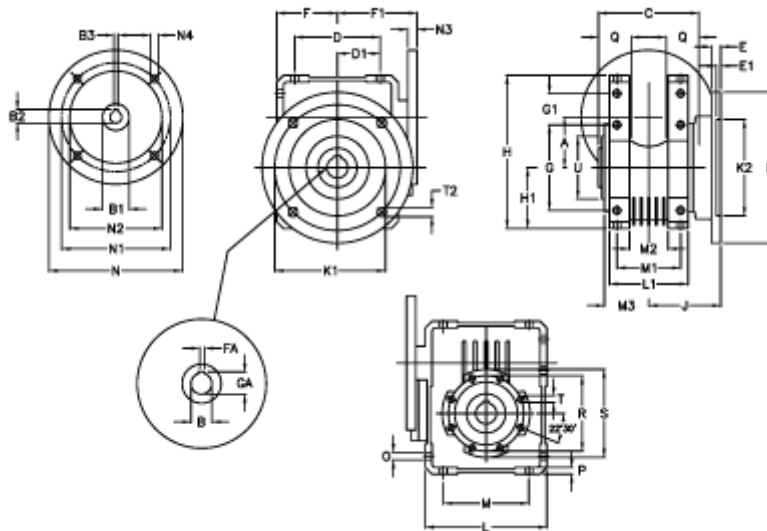

Article number: 392207504053616

Description: Worm Gear with Torque Limiter
W75 L1-UFC-40-P90B14

Measures

A = 75.00	E = 12	H = 220.5	M = 126	N4 = 8,5	U = 90
B = 30	E1 = 5	H1 = 87.0	M1 = 82	O = 10.5	
B1 E7 = 24	F = 87	J = 85.0	M2 = 44	P = 9	
B2 = 27.3	F1 = 112	K = 200	M3 = 58.5	Q = 40	
B3 H9 = 8	FA = 8	K1 = 165	N = 140	R = 110	
C = 127	G = 126	K2 = 130	N1 = 115	S = 125	
D = 109.5	G1 = 46.5	L = 174	N2 = 95	T = M8x14	
D1 = 46.5	GA = 33.3	L1 = 104	N3 = 7.5	T2 = 12.5	